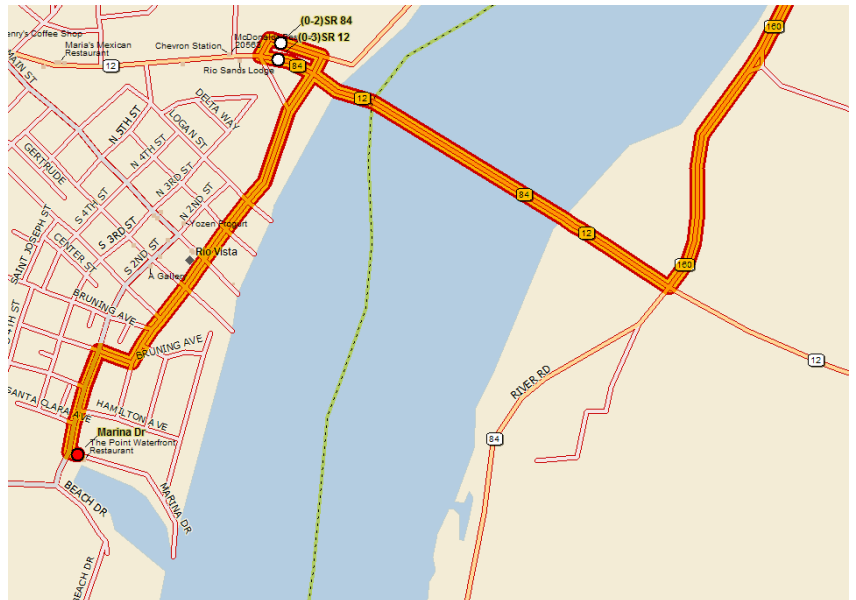

# Sacramento to Delta Marina Yacht Harbor directions

## Route Overview:

- Take I-5 South out of Sacramento.
- Take the W. Walnut Grove Rd. exit.
- Take a right at the base of the off-ramp.
- Follow that road for approximately 4 ¼ miles.
- In the town of Walnut Grove, cross the bridge (signs point to Hwy 160).
- Once across the bridge take a left onto Hwy 160.
- Follow Hwy 160 for approximately 14 miles until you reach Hwy 12.
- Take a right onto Hwy 12 and cross the bridge into Rio Vista.
- After crossing the bridge take the off-ramp to the right onto River Rd.
- Take the first right onto Front St.
- When Front Rd. ends, take a right onto Hamilton Ave.
- When Hamilton ends, take a left onto S 2<sup>nd</sup> St.
- Take the first left onto Marina Dr. and follow it to the river's edge.

## Entrance to Delta Marina:

## Rio Vista Detail:

This trip will take approximately 1 hour from Sacramento